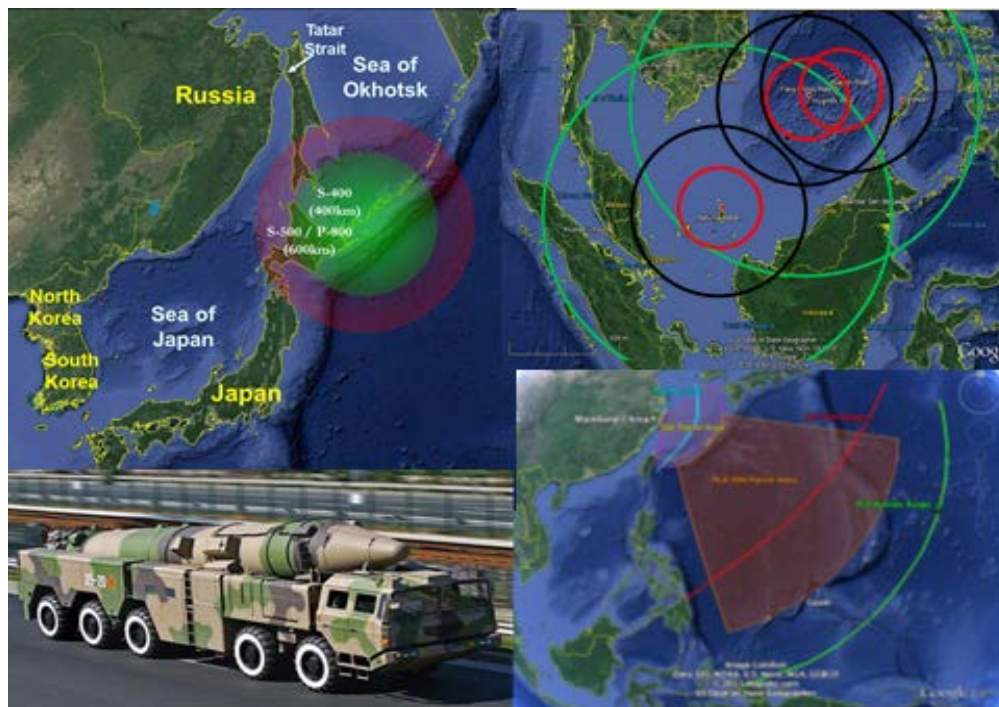

Naval War College Monterey Workshop

Faculty and Students are invited

**“Insights from a Decade of Campaign Analysis, Wargaming,
Fleet Architecture Studies, and Tactical Analysis
at the Naval Postgraduate School”**

by

Professor Jeff Kline

**Captain USN (Retired) and Professor of Practice
Naval Postgraduate School**

Friday, 6 May 2016

1200-1330 in Ingersoll Hall, Room 122

Given in April to the Washington D.C. Strategic Discussion Group, this talk will present the methods used and major trends discovered of over ten years of warfare analysis from theses, capstone classroom projects, faculty research projects, wargaming, and seminars at the Naval Postgraduate School. It will discuss how the missile and robotics age provides enablers for both friendly and potential adversary forces and how “Blue” forces responded to an increasing challenging sea and air denial capabilities from “Red”.

Professor Kline served in the Navy for 26 years and is now a faculty member in the NPS Operations Research Department. His distinguished naval career includes commands of the USS *Aquila* and the USS *Cushing*. He has served as a naval analyst in the Office of the Secretary of Defense and earned numerous awards for teaching and research while serving at the Naval Postgraduate School. He has degrees in Industrial Engineering, Operations Research, and National Security Strategy.